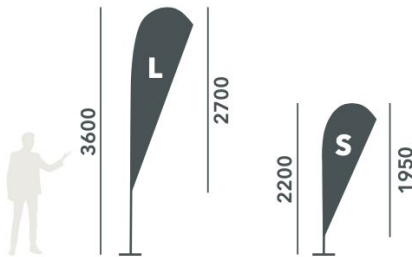

Real Estate Signs & Stickers

FOR SALE SIGNS - 5mm Corflute

Size	Pricing
600x900mm	\$15.00
800x1200mm	\$27.00
900x1200mm	\$30.00

A variety of other sizes are available

SOLD STICKERS

OPEN HOME

FLAGS *pricing includes flag, pole & bag

Teardrop

Small - Single Sided from \$129.00, Double Sided + \$65.00

Large - Single Sided from \$158.00, Double Sided + \$79.00

Feather

Small - Single Sided from \$129.00, Double Sided + \$65.00

Large - Single Sided from \$158.00, Double Sided + \$79.00

Rectangular

Small - Single Sided from \$129.00, Double Sided + \$65.00

Large - Single Sided from \$158.00, Double Sided + \$79.00

Locally Printed, Fast Turn Around

All pricing is ex GST