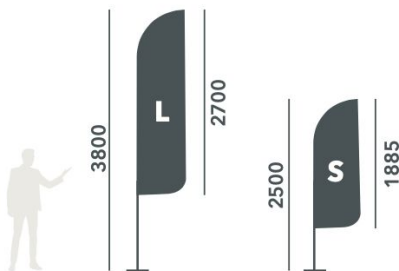

Real Estate Signs & Stickers

FOR SALE SIGNS - 5mm Corflute

Size	Pricing
600x900mm	\$15.00
800x1200mm	\$27.00
900x1200mm	\$30.00

A variety of other sizes are available

SOLD STICKERS

OPEN HOME

FLAGS *pricing includes flag, pole & bag

Teardrop

Small - Single Sided from \$129.00, Double Sided + \$65.00

Large - Single Sided from \$158.00, Double Sided + \$79.00

Feather

Small - Single Sided from \$129.00, Double Sided + \$65.00

Large - Single Sided from \$158.00, Double Sided + \$79.00

Rectangular

Small - Single Sided from \$129.00, Double Sided + \$65.00

Large - Single Sided from \$158.00, Double Sided + \$79.00

Locally Printed, Fast Turn Around

All pricing is ex GST