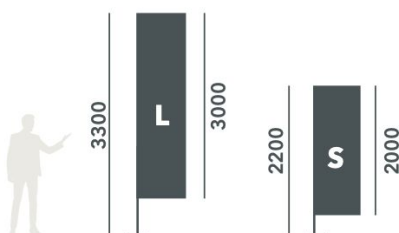

Real Estate Signs & Stickers

FOR SALE SIGNS - 5mm Corflute

Size	Pricing
600x900mm	\$15.00
800x1200mm	\$27.00
900x1200mm	\$30.00

A variety of other sizes are available

SOLD STICKERS

OPEN HOME

FLAGS *pricing includes flag, pole & bag

Teardrop

Small - Single Sided from \$129.00, Double Sided + \$65.00

Large - Single Sided from \$158.00, Double Sided + \$79.00

Feather

Small - Single Sided from \$129.00, Double Sided + \$65.00

Large - Single Sided from \$158.00, Double Sided + \$79.00

Rectangular

Small - Single Sided from \$129.00, Double Sided + \$65.00

Large - Single Sided from \$158.00, Double Sided + \$79.00

Locally Printed, Fast Turn Around

All pricing is ex GST