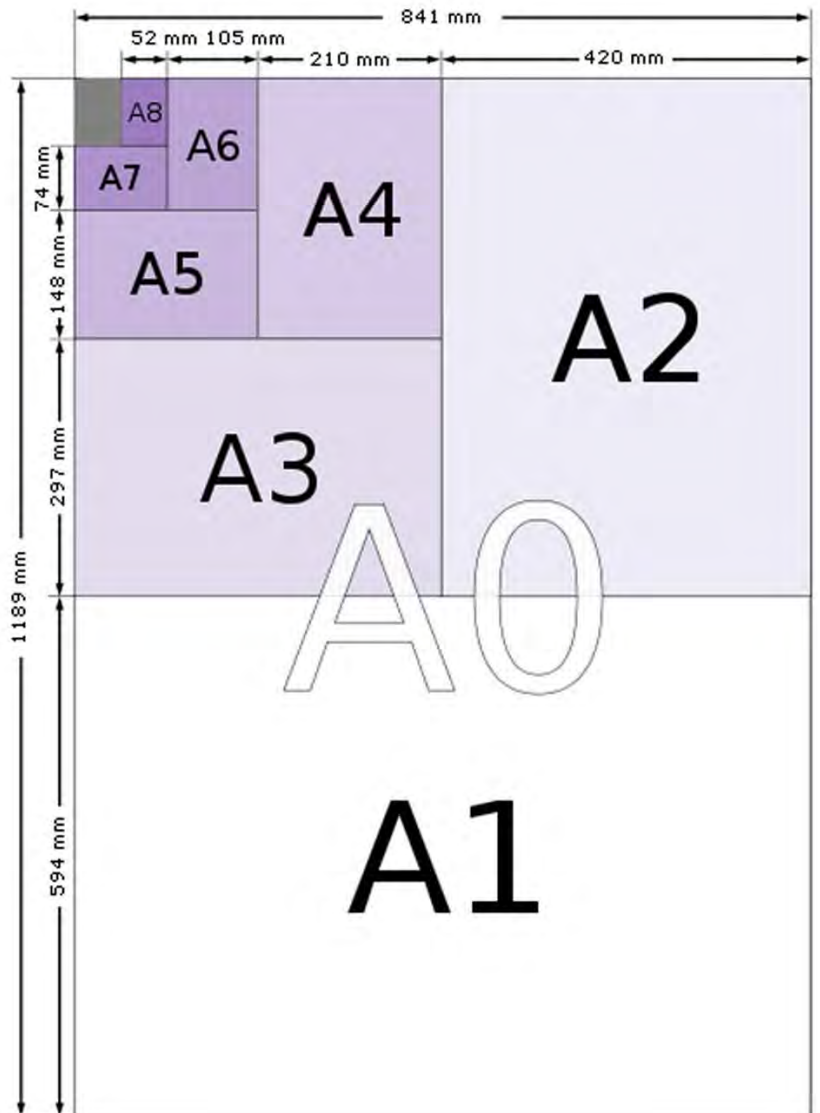

Corflute Signage

Standard Sign Measurements:

Size	Width x Height (mm)	Corflute Pricing
A4	210 x 297 mm	\$4.00
A3	297 x 420 mm	\$6.00
A2	420 x 594 mm	\$9.00
A1	594 x 841 mm	\$15.00
A0	841 x 1189 mm	\$28.00
2A0	1189 x 1682 mm	\$55.00

Note: Any sizes up to a maximum of 2400 x 1200 mm can be printed on one full sheet (\$80)
\$28 per SQM

(other materials available as well)

[Our Full Signage Brochure can be viewed here](#)

GENERIC HEALTH & SAFETY SIGNAGE

We have a large range of Health & Safety Signage if this something you require

Corflute Signs, can be printed in any size from A4 to A0 (\$4.00 to \$28.00)

Plastic PVC Signs, can be printed in any size from A5 to A2 (\$9.00 to \$28.00)