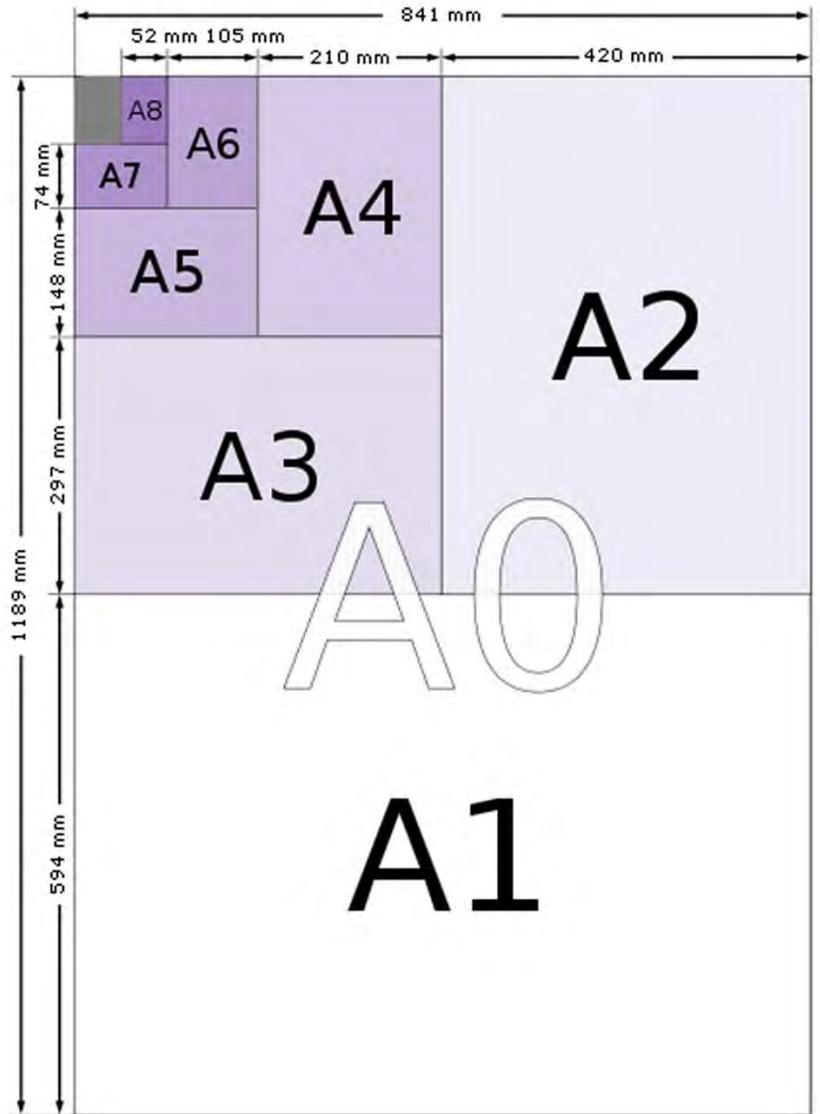

Corflute Signage

Standard Sign Measurements:

Size	Width x Height (mm)	Corflute Pricing
A4	210 x 297 mm	\$5.70
A3	297 x 420 mm	\$8.30
A2	420 x 594 mm	\$12.10
A1	594 x 841 mm	\$19.00
A0	841 x 1189 mm	\$38.00
	600 x 900 mm	\$20.60
	800 x 1200 mm	\$36.50
	900 x 1200mm	\$41.10

Note: Any sizes up to a maximum of 2400 x 1200 mm can be printed on one full sheet (\$109.50) \$38 per SQM

Volume pricing available on request

(other materials available as well)

[Our Full Signage Brochure can be viewed here](#)