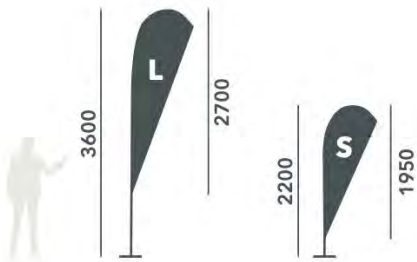

FLAGS *pricing includes flag, pole & bag

Teardrop

Small - Single Sided from $129.00, Double Sided + $65.00

Large - Single Sided from $159.00, Double Sided + $79.00