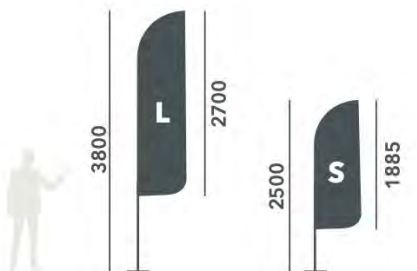

### Teardrop

**Small** - Single Sided from \$129.00, Double Sided + \$65.00

**Large** - Single Sided from \$159.00, Double Sided + \$79.00