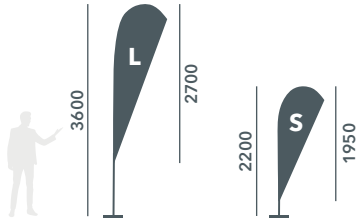

FLAGS

TEARDROP

	1 Flag	3+ Flags	Flag only
Small Single Sided	\$149.00	\$129.00	from \$99.00
Small Double Sided	\$189.00	\$169.00	from \$139.00
Large Single Sided	\$189.00	\$169.00	from \$139.00
Large Double Sided	\$219.00	\$199.00	from \$169.00

**Price includes Flag, Pole & Bag*

FEATHER

	1 Flag	3+ Flags	Flag only
Small Single Sided	\$149.00	\$129.00	from \$99.00
Small Double Sided	\$189.00	\$169.00	from \$139.00
Large Single Sided	\$189.00	\$169.00	from \$139.00
Large Double Sided	\$219.00	\$199.00	from \$169.00

**Price includes Flag, Pole & Bag*

RECTANGULAR

	1 Flag	3+ Flags	Flag only
Small Single Sided	\$149.00	\$129.00	from \$99.00
Small Double Sided	\$189.00	\$169.00	from \$139.00
Large Single Sided	\$189.00	\$169.00	from \$139.00
Large Double Sided	\$219.00	\$199.00	from \$169.00