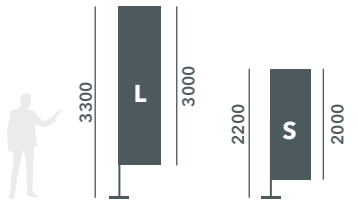

FLAGS

TEARDROP

	1 Flag	3+ Flags	Flag only
Small Single Sided	\$149.00	\$129.00	from \$99.00
Small Double Sided	\$189.00	\$169.00	from \$139.00
Large Single Sided	\$189.00	\$169.00	from \$139.00
Large Double Sided	\$219.00	\$199.00	from \$169.00

**Price includes Flag, Pole & Bag*

FEATHER

	1 Flag	3+ Flags	Flag only
Small Single Sided	\$149.00	\$129.00	from \$99.00
Small Double Sided	\$189.00	\$169.00	from \$139.00
Large Single Sided	\$189.00	\$169.00	from \$139.00
Large Double Sided	\$219.00	\$199.00	from \$169.00

**Price includes Flag, Pole & Bag*

RECTANGULAR

	1 Flag	3+ Flags	Flag only
Small Single Sided	\$149.00	\$129.00	from \$99.00
Small Double Sided	\$189.00	\$169.00	from \$139.00
Large Single Sided	\$189.00	\$169.00	from \$139.00
Large Double Sided	\$219.00	\$199.00	from \$169.00