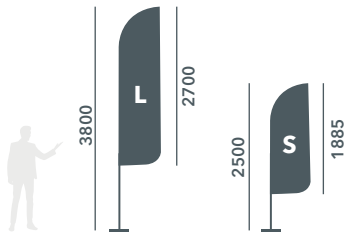

FLAGS

TEARDROP

	1 Flag	3+ Flags	Flag only
Small Single Sided	\$149.00	\$129.00	from \$99.00
Small Double Sided	\$189.00	\$169.00	from \$139.00
Large Single Sided	\$189.00	\$169.00	from \$139.00
Large Double Sided	\$219.00	\$199.00	from \$169.00

**Price includes Flag, Pole & Bag*

FEATHER

	1 Flag	3+ Flags	Flag only
Small Single Sided	\$149.00	\$129.00	from \$99.00
Small Double Sided	\$189.00	\$169.00	from \$139.00
Large Single Sided	\$189.00	\$169.00	from \$139.00
Large Double Sided	\$219.00	\$199.00	from \$169.00

**Price includes Flag, Pole & Bag*

RECTANGULAR

	1 Flag	3+ Flags	Flag only
Small Single Sided	\$149.00	\$129.00	from \$99.00
Small Double Sided	\$189.00	\$169.00	from \$139.00
Large Single Sided	\$189.00	\$169.00	from \$139.00
Large Double Sided	\$219.00	\$199.00	from \$169.00