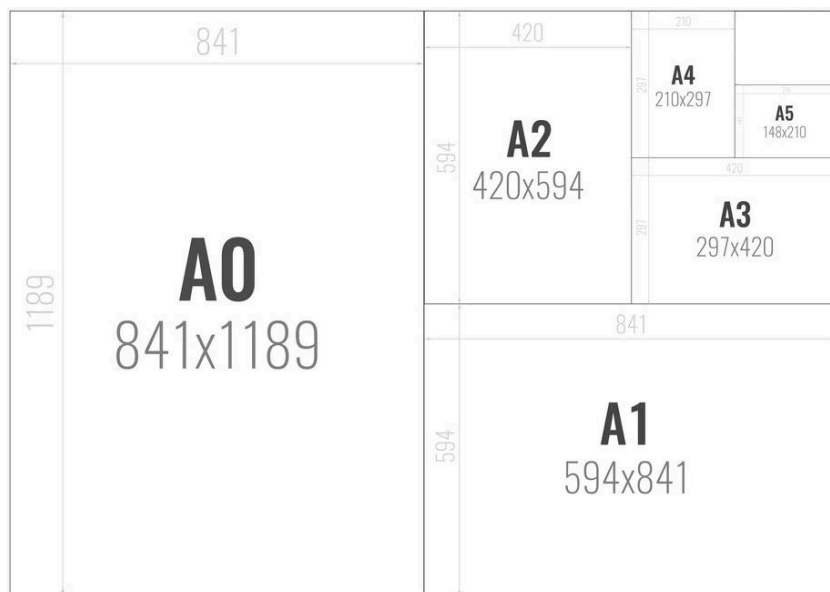

FABRIC WALLS / EXPO KNIT 230gsm

Finished with 25mm hook velcro

Pricing Based on size \$75.00 per m2

VINYL STICKERS & DECALS

3 & 5 year Self adhesive vinyl

lamine available \$POA

All Prices ex GST & Freight

All locally printed in Wellington
Collection Available

SIGNAGE BOARD OPTIONS

SIZE	Corflute 3mm or 5mm	Palight / Foam Core Board 3mm	
A4	\$5.70	\$9.70	
A3	\$8.30	\$14.10	
A2	\$12.10	\$20.60	
A1	\$19.00	\$32.50	
A0	\$38.00	\$65.00	
600 x 900	\$20.60	\$35.10	
800 x 1200	\$36.50	\$62.40	<i>*Bulk pricing available upon request</i>
900 x 1200	\$41.10	\$70.20	<i>Maximum print size = 2400mm x 1200mm</i>

Price includes full colour direct print

Other Sizes \$38.00 per m2 \$65.00 per m2
(Per Square Metre)

Other Signage Board Options:

- ACM
- Vinyl applied to Corflute
- Laminated finish available
- Real Estate signage

Per metre wide x 1.8m
Finishing includes hem and eyelets on all sides

\$49 per metre wide

Other Sizes per square metre
Finishing includes hem and eyelets on all sides

\$28 per square metre

All Prices ex GST & Freight